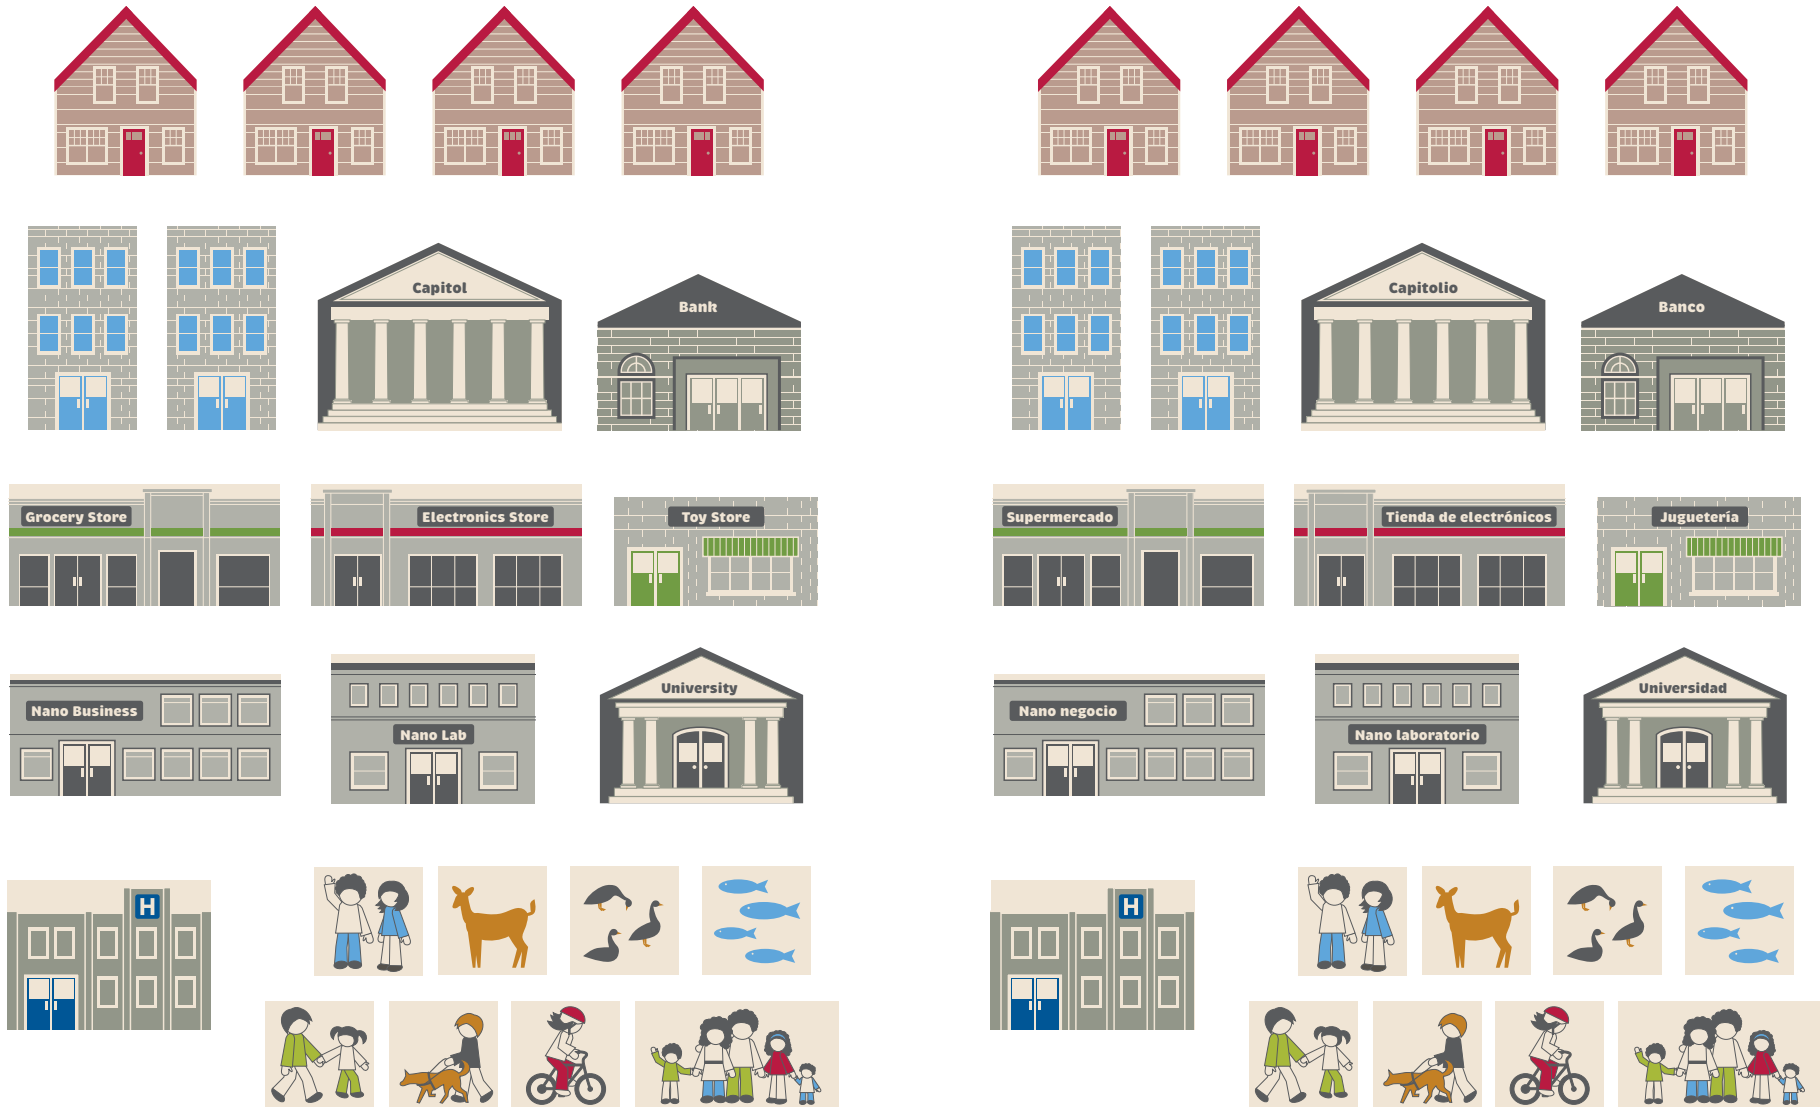

23 piece set

Side 1 - English

Side 2 - Spanish

### House

2.625' x 3.125"  
both sides printed with same artwork  
1.25" thickness  
4 houses per set

front

back

x4

### Bank

3.75' x 2.875"  
English front / Spanish back  
1.25" thickness

front

back

**Supermarket**  
 5' x 2.25"  
 English front / Spanish back  
 1.25" thickness

front

back

**Electronics store**  
 5' x 2.25"  
 English front / Spanish back  
 1.25" thickness

front

back

**Color palette**

**Color palette - overlaid on wood color**