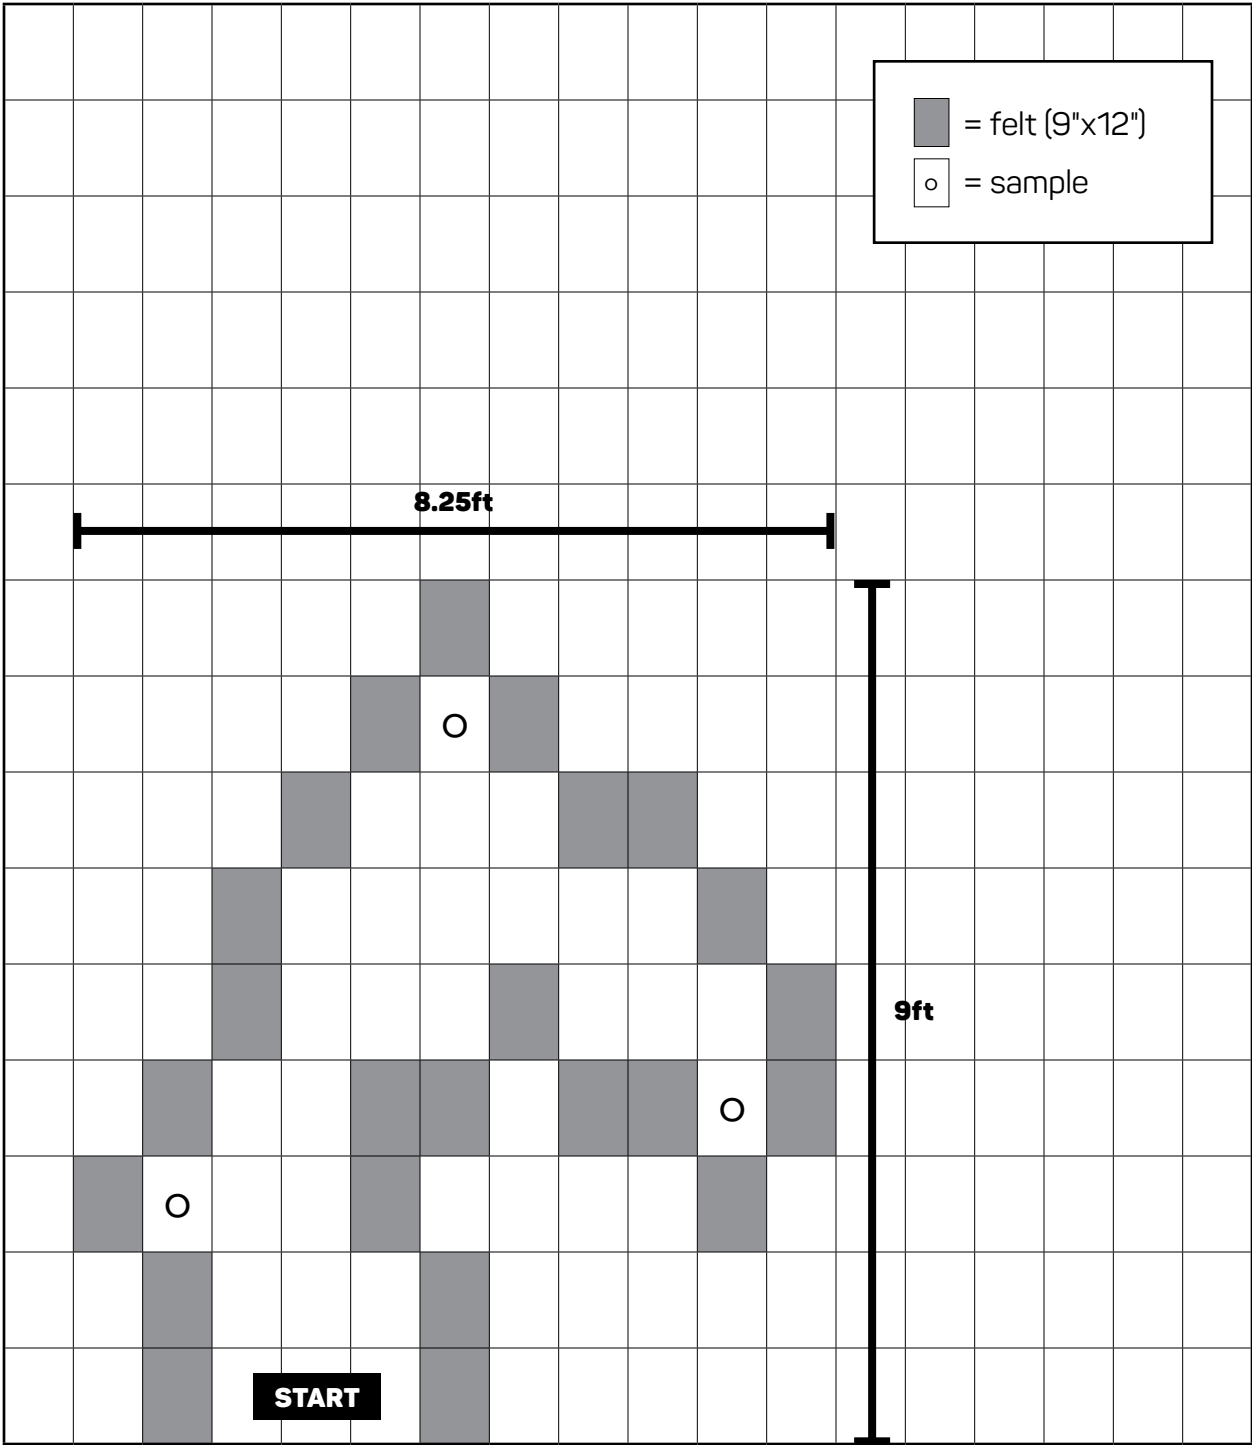

Mars Rover Map

Straight

23 felt pieces

Mars Rover Map

Curved

24 felt pieces