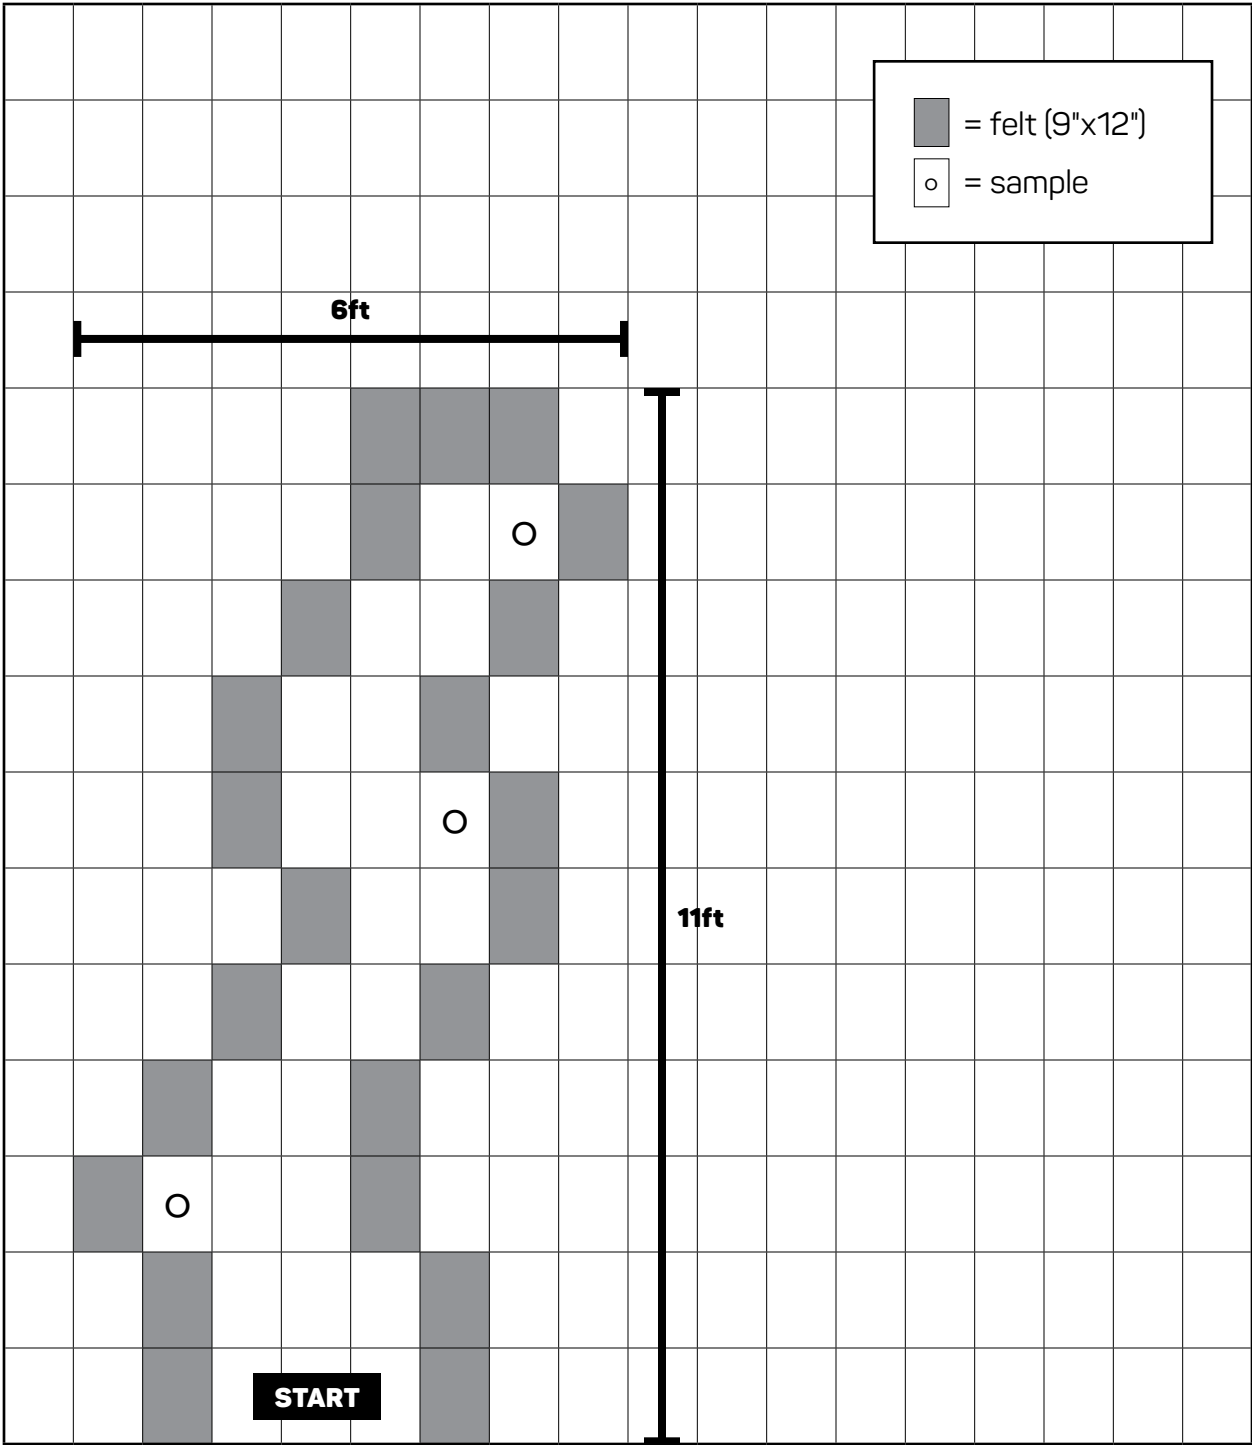

Mars Rover Map

Straight

23 felt pieces

Mars Rover Map

Curved

24 felt pieces