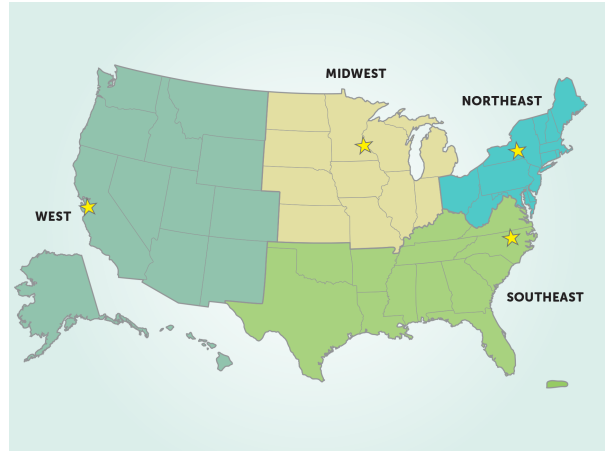

Northeast

CT, DC, DE, MA, MD, ME, NH, NY, NJ, OH, PA, RI, VT, WV

Ali Jackson
Sciencenter, Ithaca, NY
ajackson@sciencenter.org 607-272-0600x144

Southeast

AL, AR, FL, GA, KY, LA, MS, NC, OK, PR, SC, TN, TX, VA, & USVI

Brad Herring
Museum of Life and Science, Durham, NC
brad.herring@lifeandscience.org
919-220-5429x360

Midwest

IA, IL, IN, KS, MI, MN, MO, ND, NE, SD, WI

Christina Leavell
Science Museum of Minnesota, St. Paul, MN
cleavell@smm.org 651-221-9434

West

AK, AZ, CA, CO, HI, ID, MT, NM, NV, OR, UT, WA, WY & AS & GU

Frank Kusiak
Lawrence Hall of Science, Berkeley, CA
frank_kusiak@berkeley.edu 510-643-7827

Northeast

CT, DC, DE, MA, MD, ME, NH, NY, NJ, OH, PA, RI, VT, WV