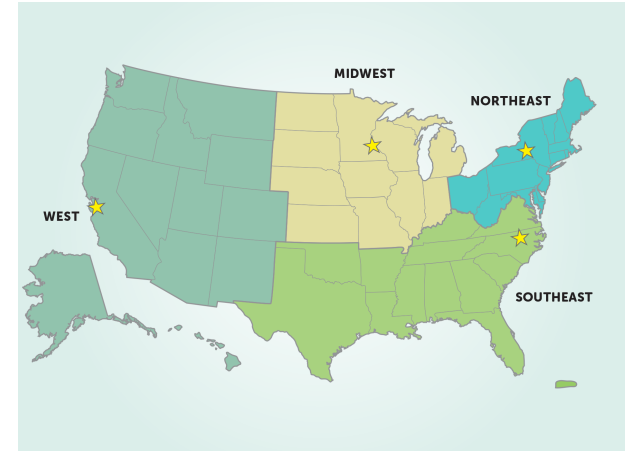

Northeast

CT, DC, DE, MA, MD, ME, NH, NY, NJ, OH, PA, RI, VT, WV

Ali Jackson
Sciencenter, Ithaca, NY
ajackson@sciencenter.org 607-272-0600x144

Southeast

AL, AR, FL, GA, KY, LA, MS, NC, OK, PR, SC, TN, TX, VA, & USVI

Brad Herring
Museum of Life and Science, Durham, NC
brad.herring@lifeandscience.org
919-220-5429x360

Midwest

IA, IL, IN, KS, MI, MN, MO, ND, NE, SD, WI

Christina Leavell
Science Museum of Minnesota, St. Paul, MN
cleavell@smm.org 651-221-9434

West

AK, AZ, CA, CO, HI, ID, MT, NM, NV, OR, UT, WA, WY & AS & GU

Frank Kusiak
Lawrence Hall of Science, Berkeley, CA
frank_kusiak@berkeley.edu 510-643-7827